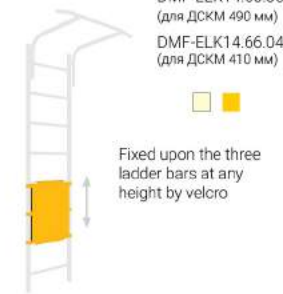

ROMANA Stopper (two-sided)

DMF-ELK14.66.05
(для ДСКМ 490 мм)
DMF-ELK14.66.04
(для ДСКМ 410 мм)