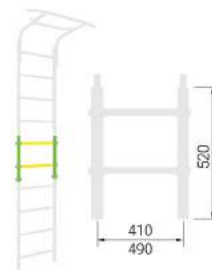

ROMANA Ladder and rack inserts
DSKM-VO 92.82.00-20