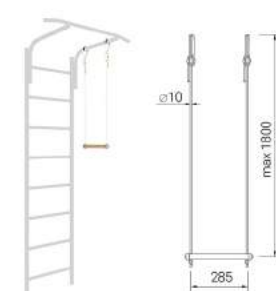

ROMANA Basketball backboard
DSK-VO 92.04.07

ROMANA Punching bag
DMF-MK-01.67.01

ROMANA 2 in 1:
Pull-up and dip station
DSKM-VO 92.83.00-20
(Only for 490mm-wide sets)

ROMANA Foldable bars
DSK-VO 92.102(490)
(Only for 490mm-wide sets)

ROMANA Portable bars
DSK-VO 92.71.490.01-20
(Only for 490mm-wide sets)

ROMANA Gymnastic rings
DSK-VO 91.03.10-21

ROMANA Monkey swing
DSK-VO 91.34.01-01

ROMANA Climbing rope
DSK-VO 91.02.08 - White
DSK-VO 91.02.08-20 - Multicolor

ROMANA Rope ladder
DSK-VO 91.05.10-21

ROMANA Bungee
DSK-VO 91.12.10-21

ROMANA Trapeze
DSK-VO 91.04.10-21

ROMANA Rock-climber
DSKM-VO 92.103.00

ROMANA Rack+bar set
DSKM-1-8.18-44

ROMANA Rope net set
DSKM-1-8.18-45
Thrust-apart variant