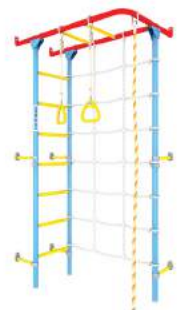

Movable pull-up bar

ROMANA Karusel S5
DSKM-2S-8.06.T2.410.18-14

ROMANA Next 1
DSKM-2S-8.06.G1.490.18-24

ROMANA Kometa 5
DSKM-2-8.06.G1.490.18-24

ROMANA Transformer
DSKM-2-8.06.T1.490.03-14

+ climbers

ROMANA Next 1 + Rock-climber

ROMANA Karusel S3
DSKM-3S-8.06.G1.490.18-28

ROMANA Karusel R3
DSKM-3-8.06.G1.490.18-28

+ monkey bars

ROMANA Karusel S4
DSKM-3S-7.06.410.03-69

ROMANA Karusel S7
DSKM-3S-7.06.G.410.03-68

ROMANA Karusel R4
DSKM-4-7.06.G1.490.18-66

ROMANA Basketball backboard
DSK-VO 92.04.07

ROMANA Punching bag
DMF-MK-01.67.01

ROMANA 2 in 1:
Pull-up and dip station
DSKM-VO 92.83.00-20
(Only for 490mm-wide sets)

ROMANA Foldable bars
DSK-VO 92.102(490)
(Only for 490mm-wide sets)