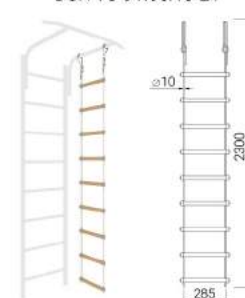

ROMANA Rope ladder
DSK-VO 91.05.10-21