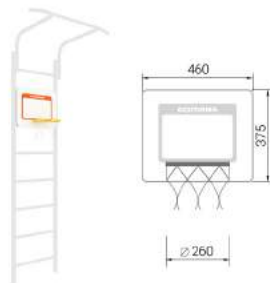

ROMANA Basketball backboard
DSK-VO 92.04.07

ROMANA Punching bag
DMF-MK-01.67.01

ROMANA 2 in 1:
Pull-up and dip station
DSKM-VO 92.83.00-20
(Only for 490mm-wide sets)

ROMANA Foldable bars
DSK-VO 92.102(490)
(Only for 490mm-wide sets)