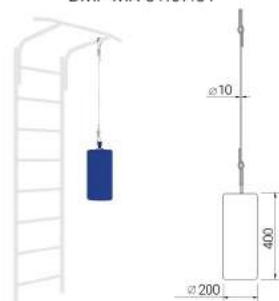

ROMANA Basketball backboard
DSK-VO 92.04.07

ROMANA Punching bag
DMF-MK-01.67.01

ROMANA 2 in 1:
Pull-up and dip station
DSKM-VO 92.83.00-20
(Only for 490mm-wide sets)

ROMANA Foldable bars
DSK-VO 92.102(490)
(Only for 490mm-wide sets)