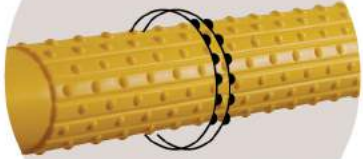

New generation ROMANA

The choice of progressive parents!

Free mobile app
"Romana.
Train together"

GET IT ON
Google Play

Download on the
App Store

Massage bars

Flat-foot prevention and motor skills development

New color range
perfectly fits
any interior

Call us at +7 8352-222-123
www.romanakids.com

Ver. 11.2017

Fixed pull-up bar

ROMANA Karusel S1
DSKM-2S-8.06.G3.490.18-13

ROMANA Kometa 2
DSKM-2-8.06.G.490.18-11

ROMANA Kometa 1
DSKM-2-8.06.T.490.18-08

Movable pull-up bar

ROMANA Karusel S5
DSKM-2S-8.06.T2.410.18-14

ROMANA Next 1
DSKM-2S-8.06.G1.490.18-24

ROMANA Kometa 5
DSKM-2-8.06.G1.490.18-24

ROMANA Transformer
DSKM-2-8.06.T1.490.03-14

+ climbers

ROMANA Next 1 + Rock-climber

ROMANA Stopper (two-sided)

DMF-ELK14.66.05
(для ДСКМ 490 мм)
DMF-ELK14.66.04
(для ДСКМ 410 мм)

Fixed upon the three ladder bars at any height by velcro

ROMANA Soft shields

Kid
(Thickness 60mm)

Pro
(Thickness 100mm)