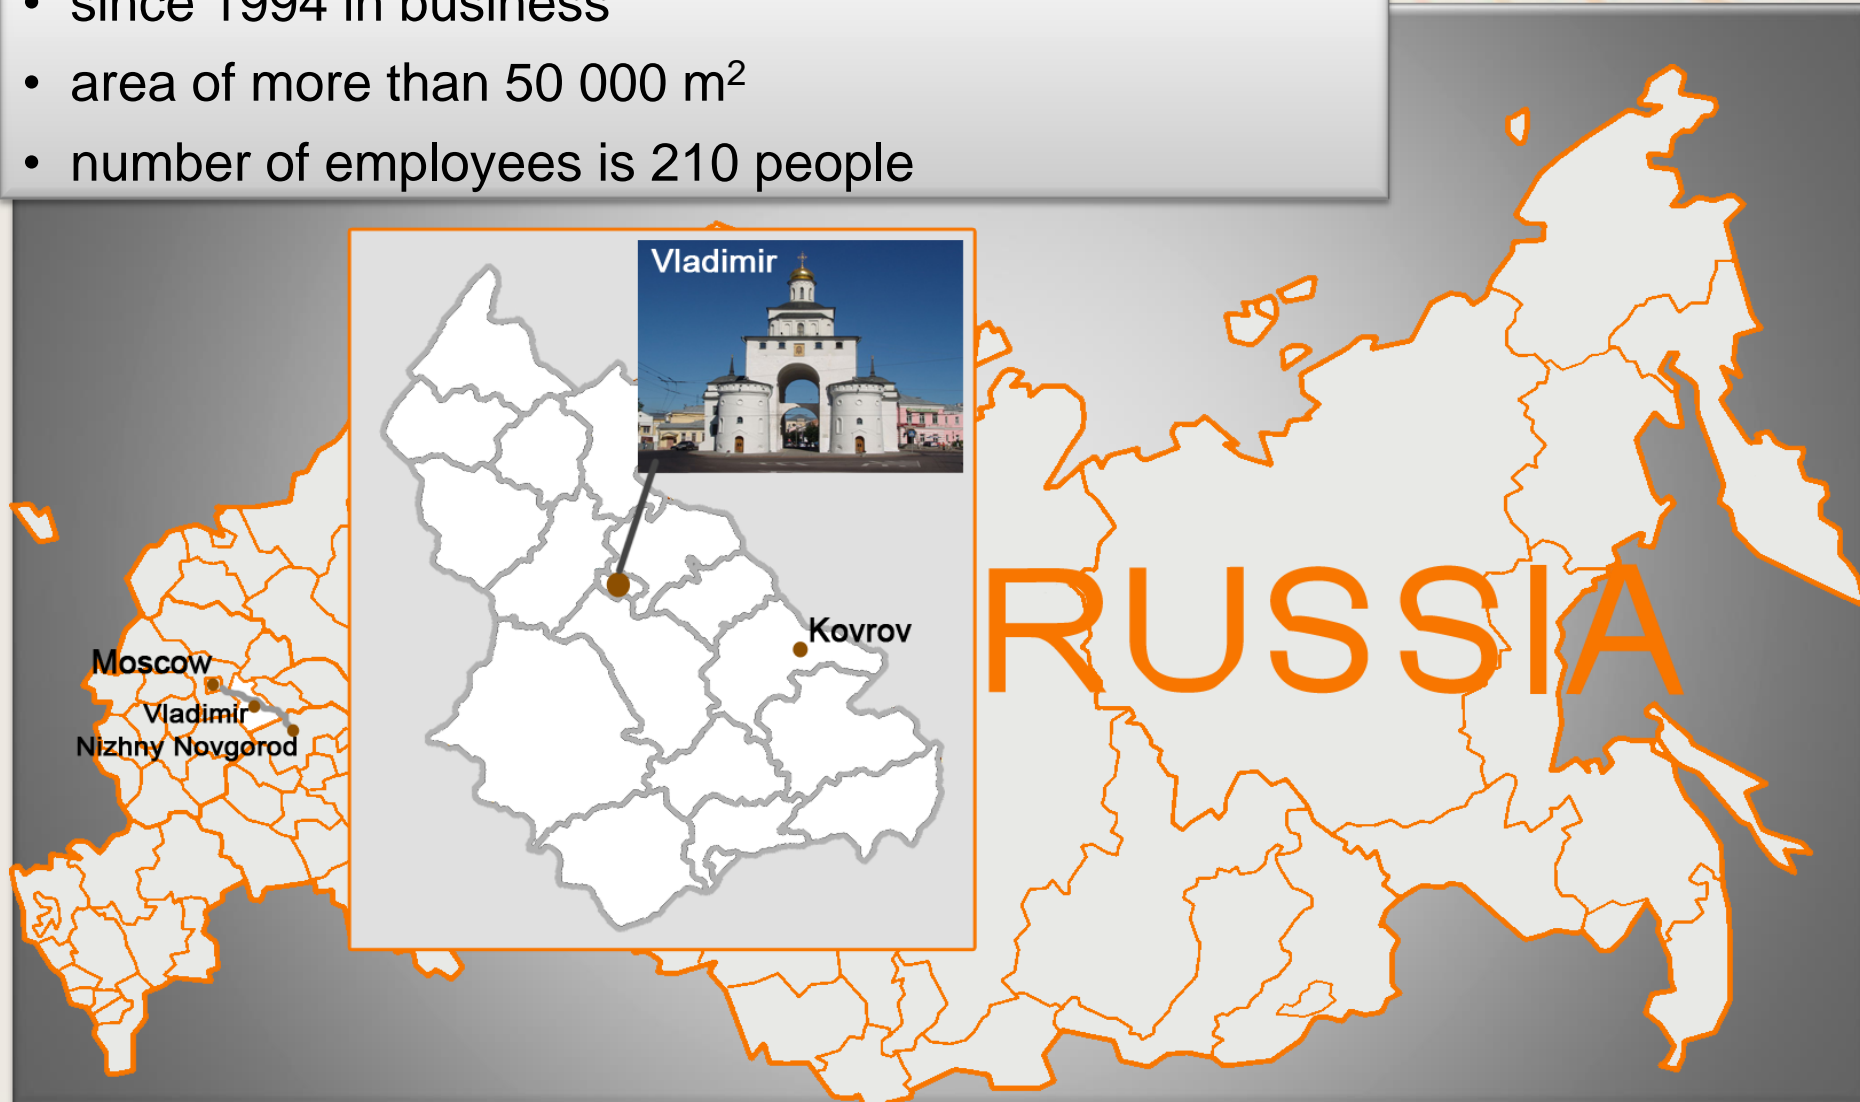

Cicle Limited Liability Company

Kovrov city, Vladimir region

Cicle LLC

- well-known manufacturer of plastic goods in Russia
- located in Kovrov City, Vladimir Region
- since 1994 in business
- area of more than 50 000 m²
- number of employees is 210 people