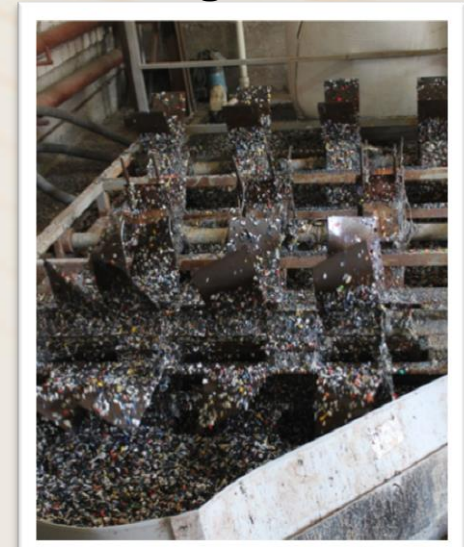

Underwater granulation