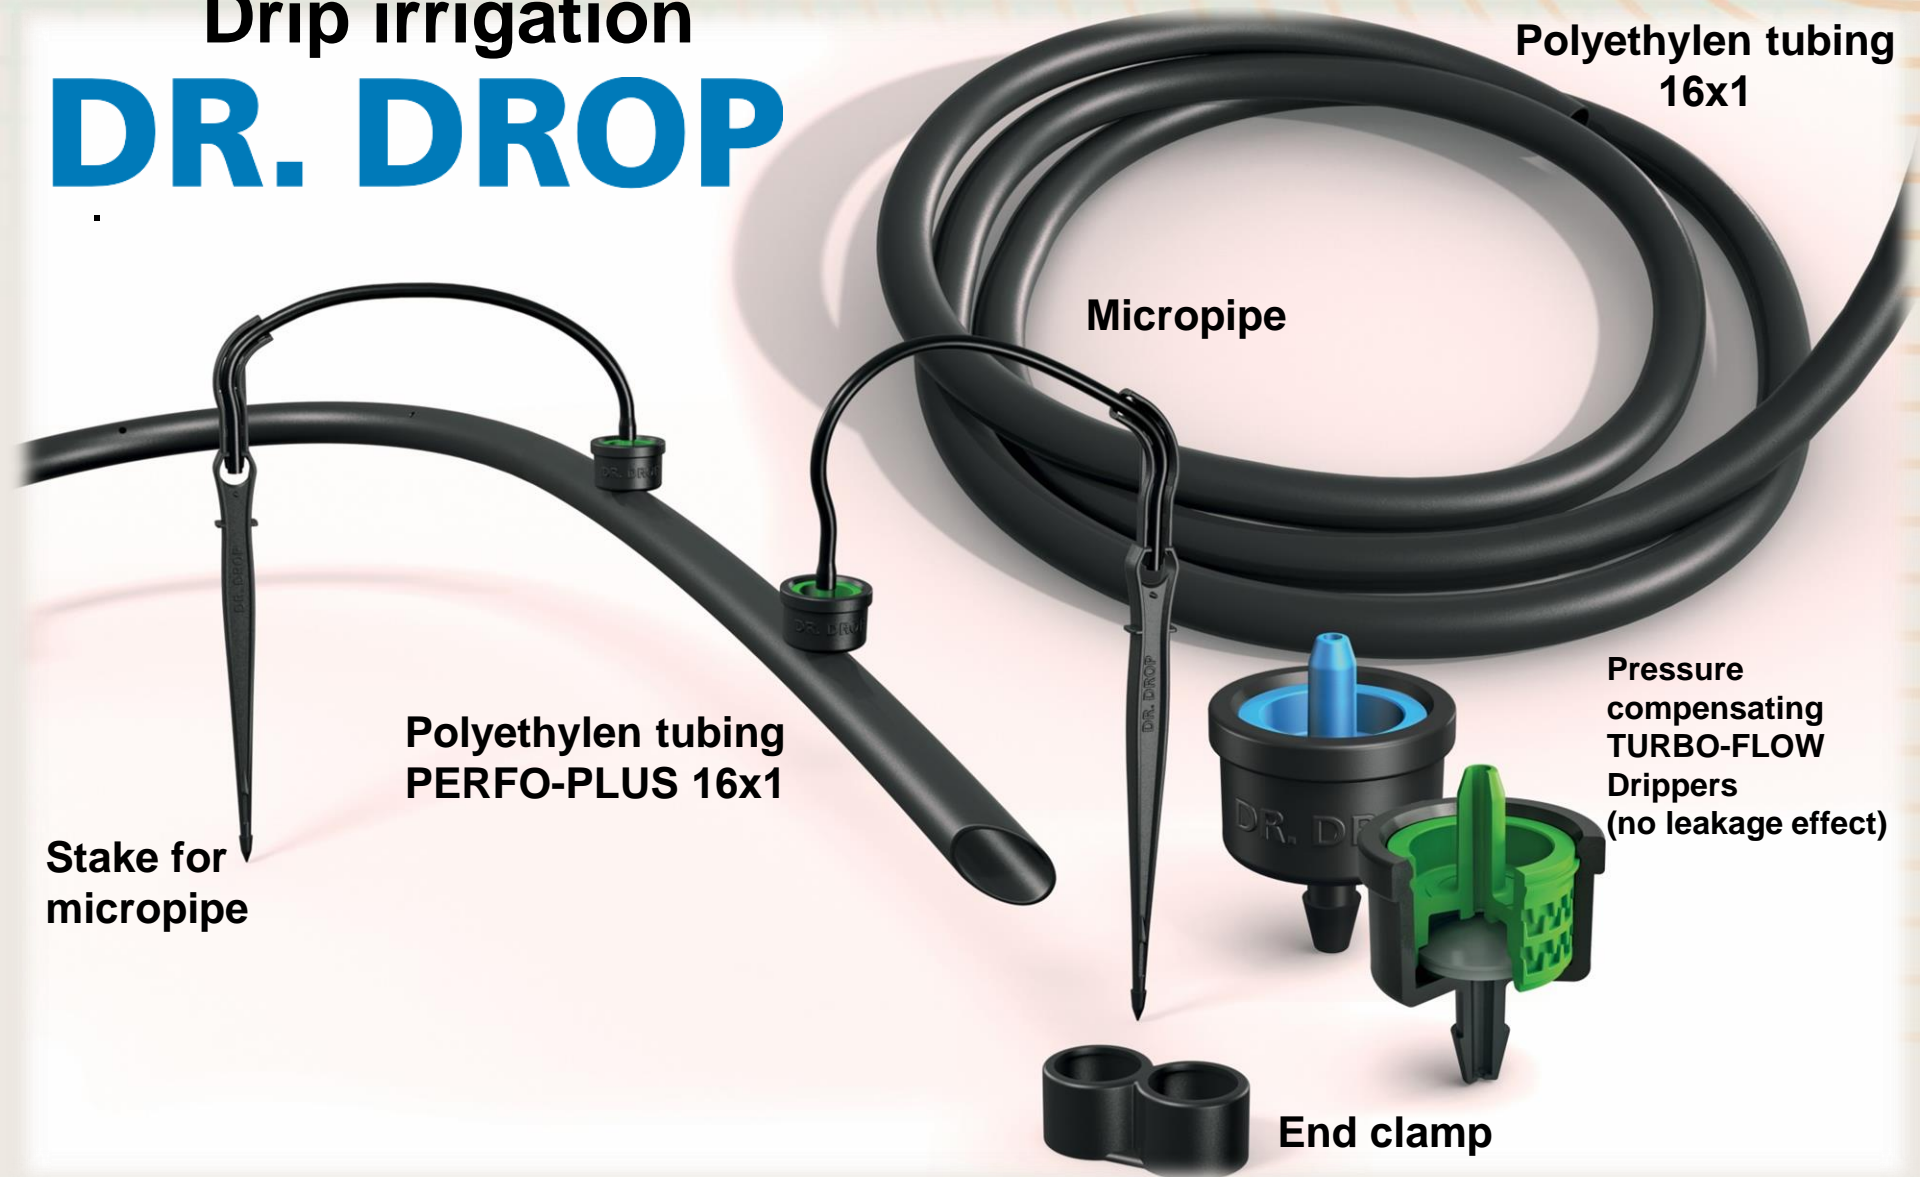

Drip irrigation

DR. DROP

Polyethylen tubing
16x1

Micropipe

Polyethylen tubing
PERFO-PLUS 16x1

Pressure
compensating
TURBO-FLOW
Drippers
(no leakage effect)

Stake for
micropipe

End clamp