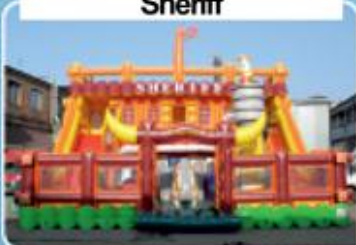

Sheriff

Width: 10,5
Height: 7,5
Length: 9,2
kg: 730
Model: A.Б.212