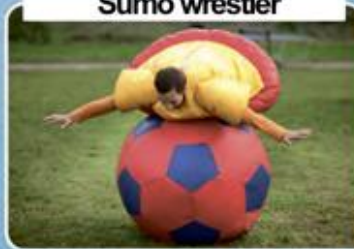

Sumo wrestler

- Width:
- Height:
- Length:
- kg:
- Model: A.И.101/1