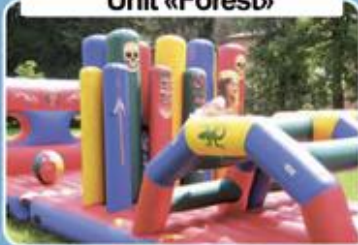

Water trampoline**Water trampoline**

Width: 5
 Height: 1
 Length: 5
 kg: 70
 Model: А.И.211/1

Patriot

Width: 3
 Height: 3,5
 Length: 20
 kg: 450
 Model: А.И.311

Inflatable play rides

Hemetic items

Unit «Forest»