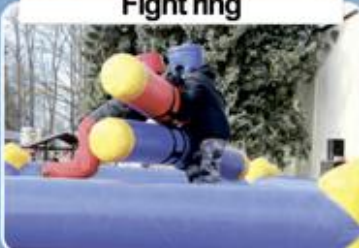

Fight ring

Width: 6,5
Height: 1,7
Length: 6,5
kg: 120
Model: A.И.406/1