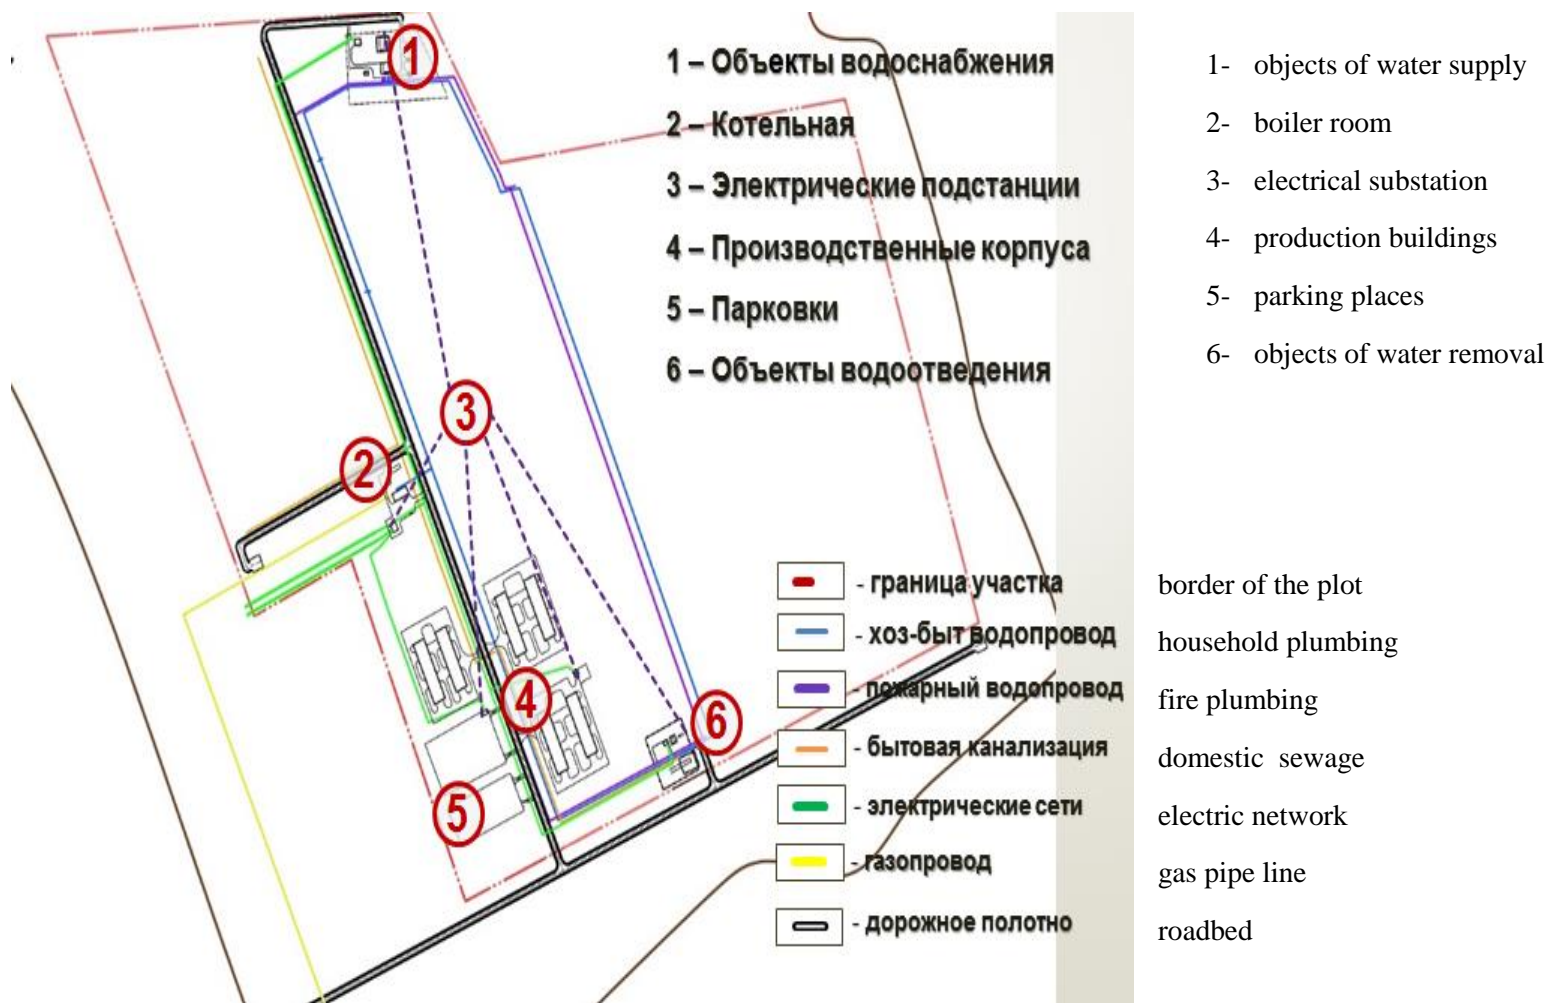

**Photo of objects of the industrial park**  
Production building for rent

Production building for rent

Production buildings, motor access road

Production building, inside view  
(at the opening of the industrial park)

Production building

Production building, inside view

modular boiler

parking place for automobiles

objects of electricity supply

object of electricity supply

objects of water supply (water treatment plant)

administrative part of an industrial building

## View scheme of engineering network of the industrial park «Vyatskiye Polyany»

**View scheme of the industrial park “Vyatskiye Polyany”.**